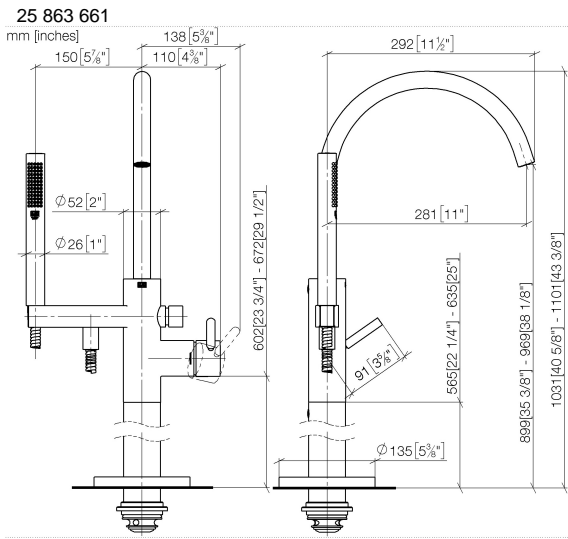

Single-lever bath mixer with stand pipe for free-standing assembly with hand shower set - Brushed Bronze

TARA

25 863 661

Fits: TARA, META

- spout: circular, air-enriched flow
- max. flow 19.5 l/min at 3 bar flow pressure
- Hand shower: COMPACT RAIN, max. flow rate 6.8 l/min (at 3 bar)
- bar-type hand shower with anti-scale system
- pivotable spout 360°
- 281mm projection
- wall bracket
- automatic bath/shower diverter
- total height 1031 - 1101 mm
- stand pipe height 565 - 635 mm
- height up to aerator 899 – 969 mm
- slide-on rosettes Ø 135 mm
- metal shower hose 1250mm with integrated anti-twist protection
- WRAS

Single-lever bath mixer with stand pipe for free-standing assembly with hand shower set - Brushed Bronze

TARA

Flow rate chart

Single-lever bath mixer with stand pipe for free-standing assembly with hand shower set - Brushed Bronze

# Single-lever bath mixer with stand pipe for free-standing assembly with hand shower set - Brushed Bronze

TARA

25 863 661